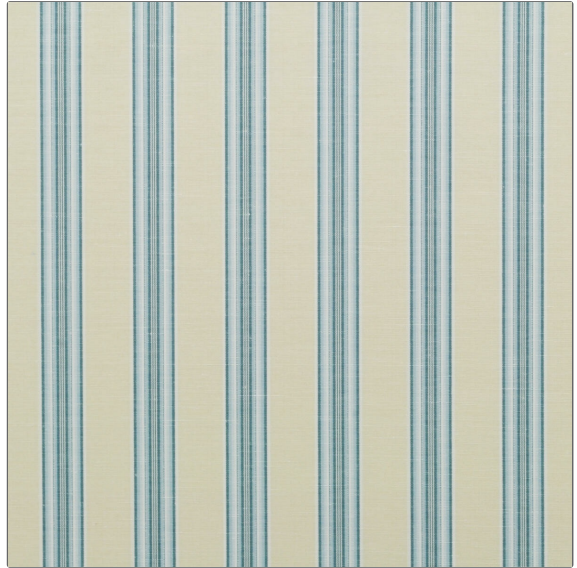

Product Details

PATTERN Trudeau Stripe
COLOR French Blue

BRAND

Clarence House

APPLICATION

Fabric

USES

**Drapery, Multipurpose,
Upholstery**

CATEGORIES

Silk, Wovens, Linen

COLORS

Blue

DESIGN TYPES

Stripes

SCALE

Small

DIRECTION SHOWN

Up the Bolt

WIDTH

53.00 in (134.62 cm)

VERTICAL REPEAT

0.00 in (0.00 cm)

HORIZONTAL REPEAT

1.70 in (4.32 cm)