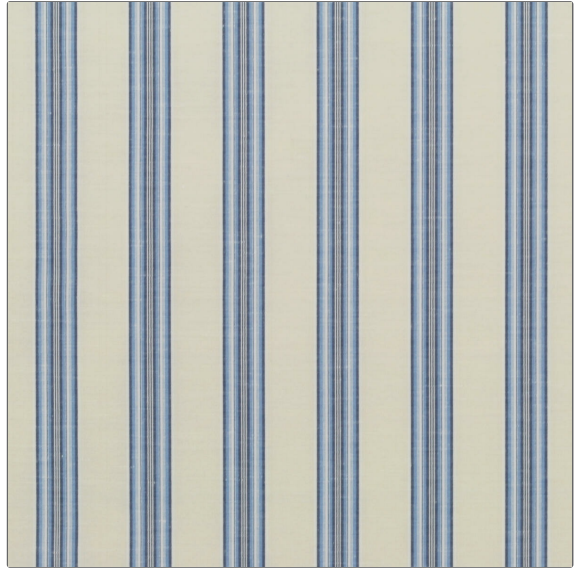

Product Details

PATTERN Trudeau Stripe
COLOR Cobalt

BRAND

Clarence House

APPLICATION

Fabric

USES

**Drapery, Multipurpose,
Upholstery**

CATEGORIES

Silk, Wovens, Linen

COLORS

Blue

DESIGN TYPES

Stripes

SCALE

Small

DIRECTION SHOWN

Up the Bolt

WIDTH

53.00 in (134.62 cm)

VERTICAL REPEAT

0.00 in (0.00 cm)

HORIZONTAL REPEAT

1.70 in (4.32 cm)