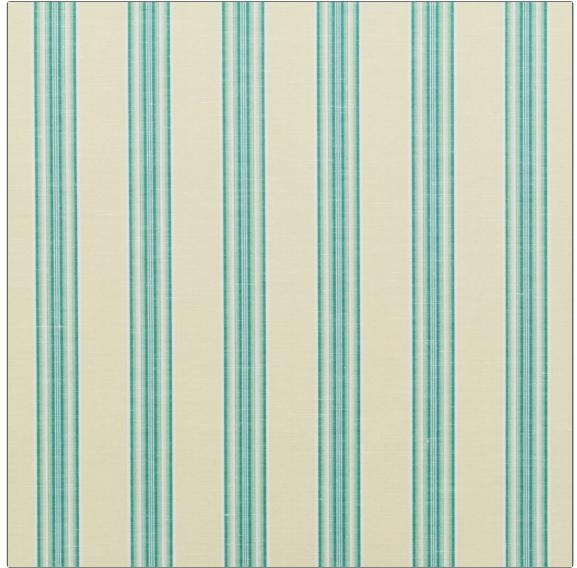

Product Details

PATTERN Trudeau Stripe
COLOR Aqua

BRAND

Clarence House

APPLICATION

Fabric

USES

**Drapery, Multipurpose,
Upholstery**

CATEGORIES

Silk, Wovens, Linen

COLORS

Aqua / Teal

DESIGN TYPES

Stripes

SCALE

Small

DIRECTION SHOWN

Up the Bolt

WIDTH

53.00 in (134.62 cm)

VERTICAL REPEAT

0.00 in (0.00 cm)

HORIZONTAL REPEAT

1.70 in (4.32 cm)