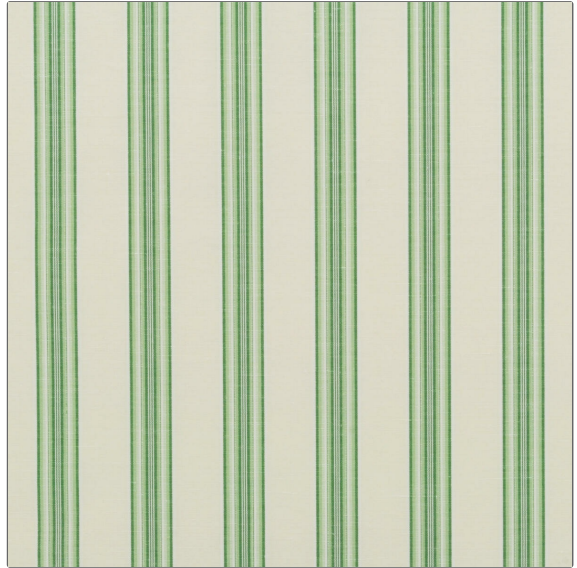

Product Details

PATTERN Trudeau Stripe
COLOR Lettice

BRAND

Clarence House

APPLICATION

Fabric

USES

**Drapery, Multipurpose,
Upholstery**

CATEGORIES

Silk, Wovens, Linen

COLORS

Green

DESIGN TYPES

Stripes

SCALE

Small

RAILROADED

Not Railroaded

WIDTH

53.00 in (134.62 cm)

VERTICAL REPEAT

0.00 in (0.00 cm)

HORIZONTAL REPEAT

1.70 in (4.32 cm)