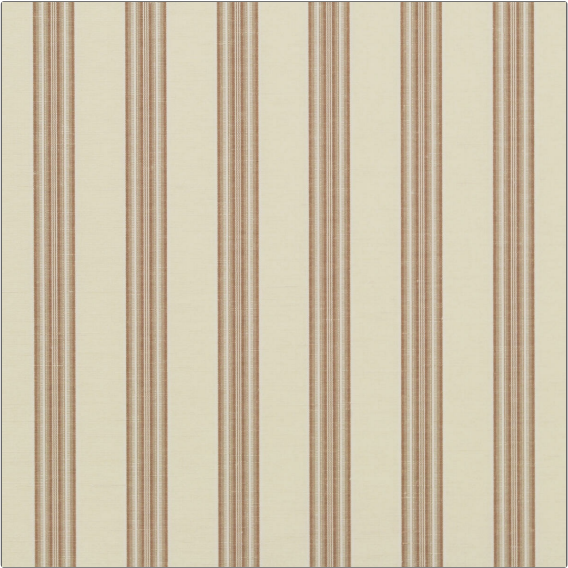

Product Details

PATTERN **Trudeau Stripe**  
COLOR **Brown**

<b>BRAND</b> Clarence House	<b>APPLICATION</b> Fabric
<b>USES</b> Drapery, Multipurpose, Upholstery	<b>CATEGORIES</b> Silk, Wovens, Linen
<b>COLORS</b> Brown	<b>DESIGN TYPES</b> Stripes
<b>SCALE</b> Small	<b>DIRECTION SHOWN</b> Up the Bolt

<b>WIDTH</b> 53.00 in (134.62 cm)	<b>VERTICAL REPEAT</b> 0.00 in (0.00 cm)	<b>HORIZONTAL REPEAT</b> 1.70 in (4.32 cm)	<b>CONTENT</b> 61% Linen, 39% Silk
<b>BACKING</b>	<b>PRODUCT NUMBER</b> 1345112	<b>COUNTRY</b> India	