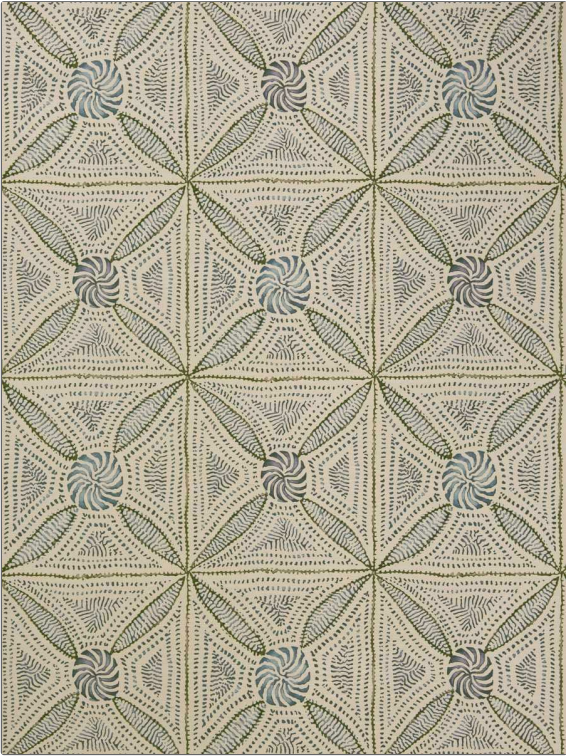

Product Details

**PATTERN** Orissa Sisal  
**COLOR** Aegean

**BRAND** Clarence House  
**APPLICATION** Wallcovering

**CATEGORIES** Grasscloths, Prints  
**BOOK** Indochine

**COLORS** Blue, Green  
**DESIGN TYPES** Geometric / Abstract, Global / Ethnic

**SCALE** Medium

<b>WIDTH</b>	<b>VERTICAL REPEAT</b>	<b>HORIZONTAL REPEAT</b>	<b>CONTENT</b>
34.00 in (86.36 cm)	17.60 in (44.70 cm)	34.00 in (86.36 cm)	85% Sisal, 15% Cotton
<b>BACKING</b>	<b>PRODUCT NUMBER</b>	<b>DATE BOOKED</b>	<b>COUNTRY</b>
Untrimmed	1604102	08/2023	USA
<b>CLEANING CODES</b>			
X VACUUM			

**ADDITIONAL PRODUCT NOTES**  
 Untrimmed, Wet Removable, Straight / Side Match, Exclusive Pattern