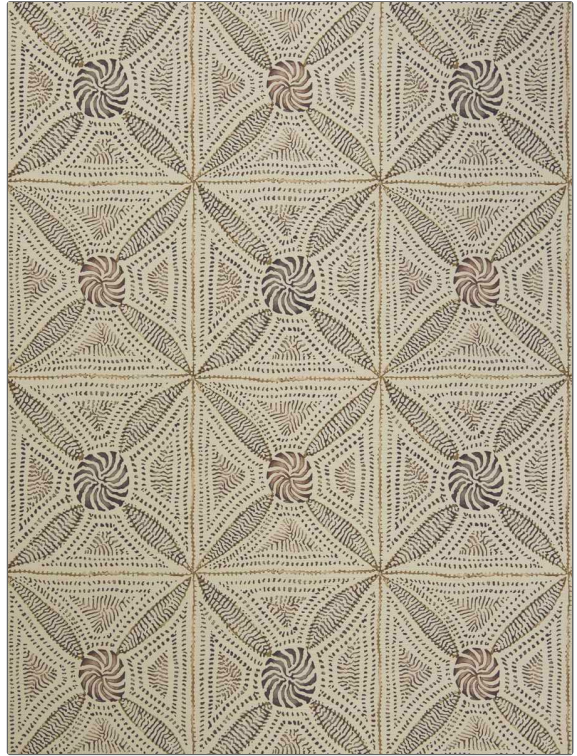

Product Details

PATTERN Orissa Sisal
COLOR Mocha

BRAND

Clarence House

APPLICATION

Wallcovering

CATEGORIES

Grasscloths, Prints

BOOK

Indochine

COLORS

Brown

DESIGN TYPES

Geometric / Abstract,
Global / Ethnic

SCALE

Medium

WIDTH

34.00 in (86.36 cm)

VERTICAL REPEAT

17.60 in (44.70 cm)

HORIZONTAL REPEAT

34.00 in (86.36 cm)

CONTENT

85% Sisal, 15% Cotton