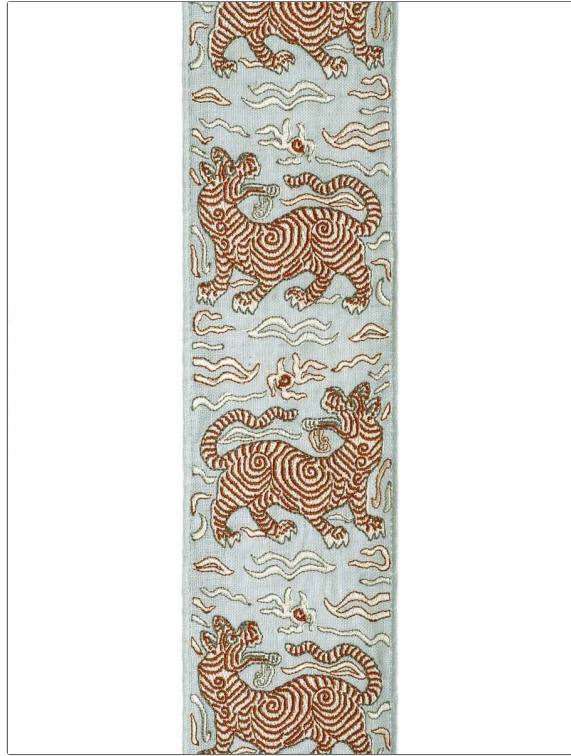

## Product Details

**PATTERN** Tibet Tape  
**COLOR** Cherry On Mineral

**BRAND**

Clarence House

**APPLICATION**

Trimming

**CATEGORIES**

Braids / Borders / Tape

**BOOK**

Indochine

**COLORS**

Aqua / Teal, Red

**DESIGN TYPES**

Animal, Asian / Chinoiserie,  
Novelty

**WIDTH**

3.75 in (9.52 cm)

**VERTICAL REPEAT**

7.75 in (19.68 cm)

**HORIZONTAL REPEAT**

0.00 in (0.00 cm)

**CONTENT**

80% Linen, 20% Viscose

**PRODUCT NUMBER**

1609306

**DATE BOOKED**

08/2023

**COUNTRY**

India

**ADDITIONAL PRODUCT NOTES**

Exclusive Pattern, Border / Braid / Tape, Natural Linens Have, Characteristic Imperfections., They Are Not Guaranteed, For Color Matching, Color, Fastness Or Durability., Cuttings From Current Stock, Is Recommended., Width: 3.75 In