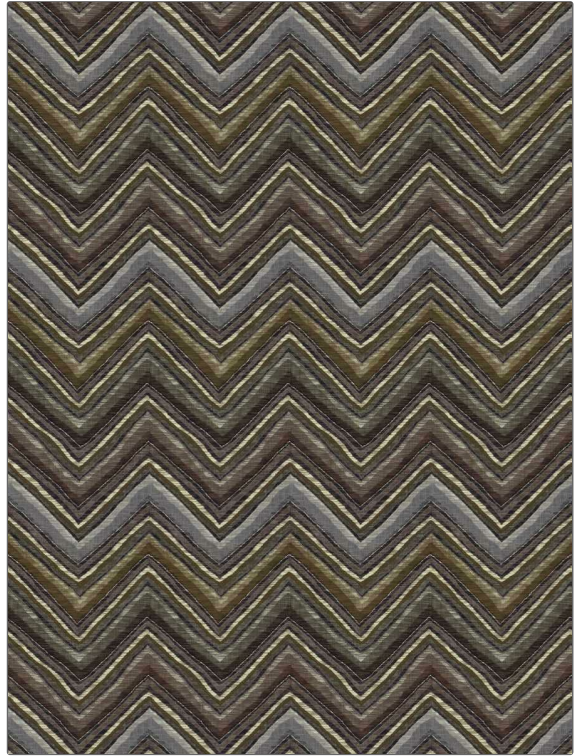

Product Details

PATTERN Gandadar
COLOR Riverbed

BRAND

Clarence House

APPLICATION

Fabric

USES

Upholstery

CATEGORIES

Wovens

BOOK

Indochine

COLORS

Black, Grey

DESIGN TYPES

Geometric

SCALE

Large

DIRECTION SHOWN

Up the Bolt

WIDTH

54.00 in (137.16 cm)

VERTICAL REPEAT

23.00 in (58.42 cm)