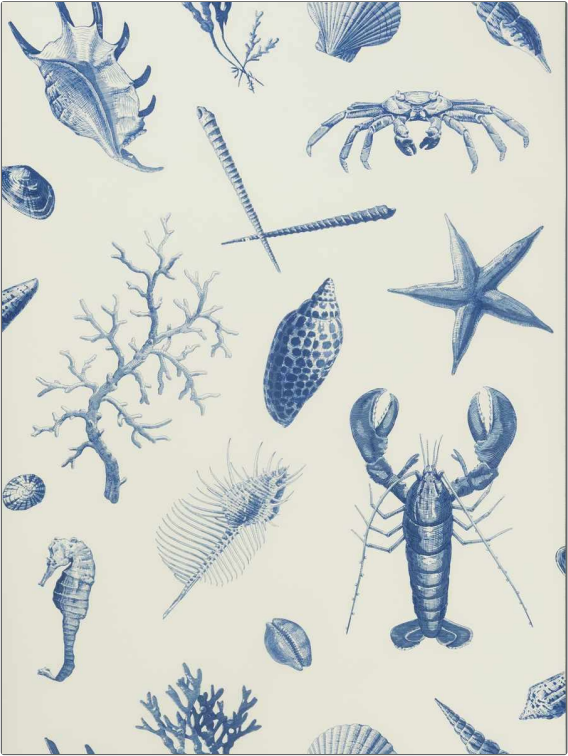

Product Details

PATTERN **La Mer**
COLOR **Blue**

BRAND
Clarence House

APPLICATION
Wallcovering

COLORS
Blue

DESIGN TYPES
Novelty, Toile

SCALE
Large

WIDTH	VERTICAL REPEAT	HORIZONTAL REPEAT	CONTENT
27.00 in (68.58 cm)	26.00 in (66.04 cm)	27.00 in (68.58 cm)	100% Coated Paper
BACKING	PRODUCT NUMBER	COUNTRY	
	1656110	USA	

ADDITIONAL PRODUCT NOTES
Drop Match