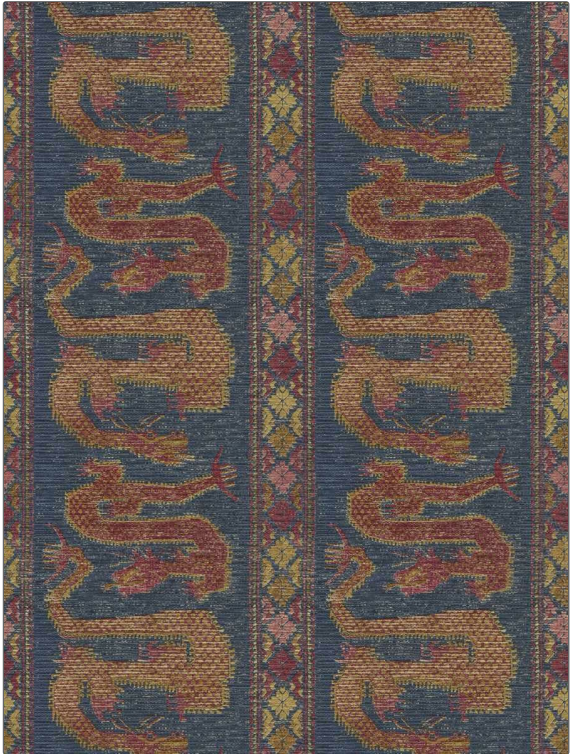

Product Details

**PATTERN** Kabru  
**COLOR** Blue / Red

<b>BRAND</b>	<b>APPLICATION</b>
Clarence House	Fabric
<b>USES</b>	<b>CATEGORIES</b>
Bedding, Multipurpose, Upholstery	Prints
<b>BOOK</b>	<b>COLORS</b>
Indochine	Blue, Gold, Red
<b>DESIGN TYPES</b>	<b>SCALE</b>
Animal, Global / Ethnic, Asian, Novelty, Print Pattern	Large
<b>DIRECTION SHOWN</b>	
Up the Bolt	

<b>WIDTH</b>	<b>VERTICAL REPEAT</b>	<b>HORIZONTAL REPEAT</b>	<b>CONTENT</b>
54.00 in (137.16 cm)	29.50 in (74.93 cm)	27.00 in (68.58 cm)	100% Cotton
<b>BACKING</b>	<b>FIRE CODES</b>	<b>PRODUCT NUMBER</b>	<b>DATE BOOKED</b>
	UFAC Class I / NFPA 260	1719601	08/2023
<b>COUNTRY</b>	<b>CLEANING CODES</b>		
India	S		