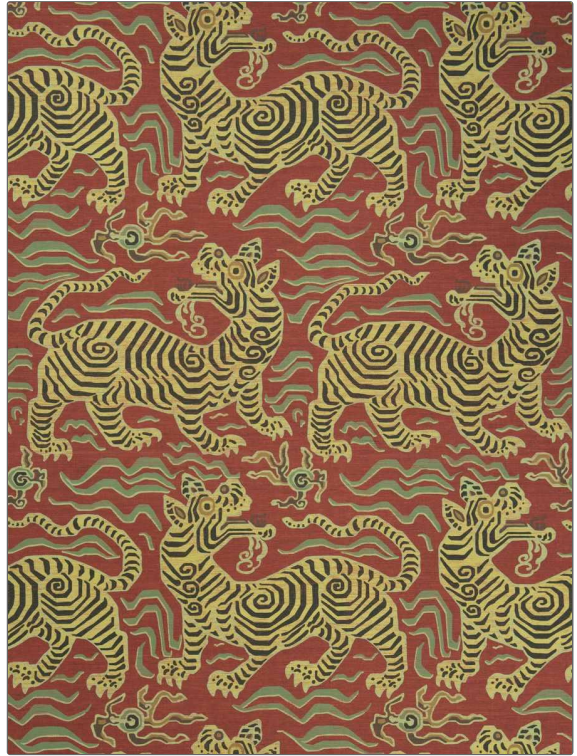

## Product Details

**PATTERN** Tibet Sisal  
**COLOR** Cinnabar

**BRAND**

Clarence House

**APPLICATION**

Wallcovering

**CATEGORIES**

Grasscloths, Wallpaper,  
Digital, Prints

**BOOK**

Indochine

**COLORS**

Green, Orange / Spice

**DESIGN TYPES**

Animal

**SCALE**

Large

**WIDTH**

34.00 in (86.36 cm)

**VERTICAL REPEAT**

41.20 in (104.65 cm)

**HORIZONTAL REPEAT**

34.00 in (86.36 cm)

**CONTENT**

85% Sisal, 15% Cotton