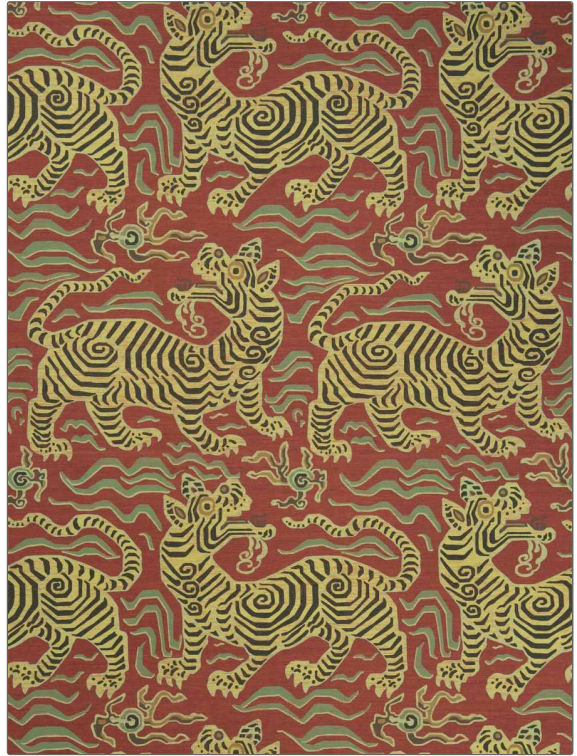

Product Details

PATTERN Tibet Sisal
COLOR Cinnabar

BRAND

Clarence House

APPLICATION

Wallcovering

CATEGORIES

Grasscloths, Wallpaper,
Digital, Prints

BOOK

Indochine

COLORS

Green, Orange / Spice

DESIGN TYPES

Animal

SCALE

Large

WIDTH

34.00 in (86.36 cm)

VERTICAL REPEAT

41.20 in (104.65 cm)

HORIZONTAL REPEAT

34.00 in (86.36 cm)

CONTENT

85% Sisal, 15% Cotton