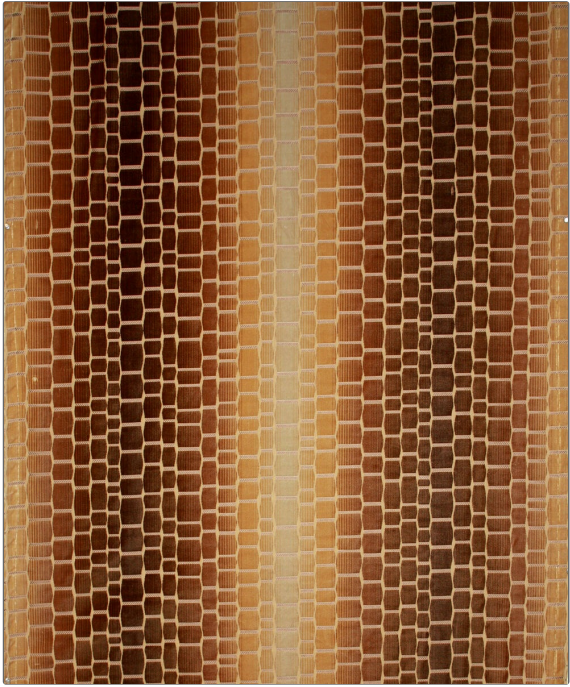

Product Details

**PATTERN** Hoffmann Velvet  
**COLOR** Brown

<b>BRAND</b>	<b>APPLICATION</b>
Clarence House	Fabric
<b>USES</b>	<b>CATEGORIES</b>
Upholstery	Silk, Velvet / Grospoint, Wovens
<b>BOOK</b>	<b>COLORS</b>
Clarence House Signature	Brown
<b>DESIGN TYPES</b>	<b>SCALE</b>
Geometric, Contemporary / Modern, Animal Skins	Large
<b>RAILROADED</b>	
Not Railroaded	

<b>WIDTH</b>	<b>VERTICAL REPEAT</b>	<b>HORIZONTAL REPEAT</b>	<b>CONTENT</b>
51.00 in (129.54 cm)	25.50 in (64.77 cm)	12.50 in (31.75 cm)	Nylon: 100% Silk, Silk: 65% Silk, Silk: 35% Cotton
<b>BACKING</b>	<b>PRODUCT NUMBER</b>	<b>DATE BOOKED</b>	<b>COUNTRY</b>
	1770901	08/2019	Italy