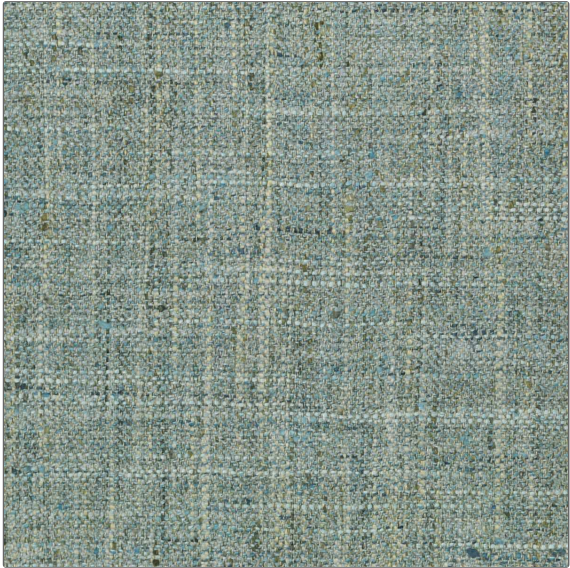

Product Details

PATTERN **Westover**
COLOR **Nile**

BRAND Clarence House	APPLICATION Fabric
USES Drapery, Multipurpose, Upholstery	CATEGORIES Textures, Wovens
COLORS Aqua / Teal	DESIGN TYPES Texture Plain
RAILROADED Not Railroaded	

WIDTH 54.00 in (137.16 cm)	VERTICAL REPEAT 0.00 in (0.00 cm)	HORIZONTAL REPEAT 0.00 in (0.00 cm)	CONTENT 100% Polyester
BACKING	DOUBLE RUBS Exceeds 51,000 Double Rubs (Wyzenbeek Method)	PRODUCT NUMBER 1848214	COUNTRY India