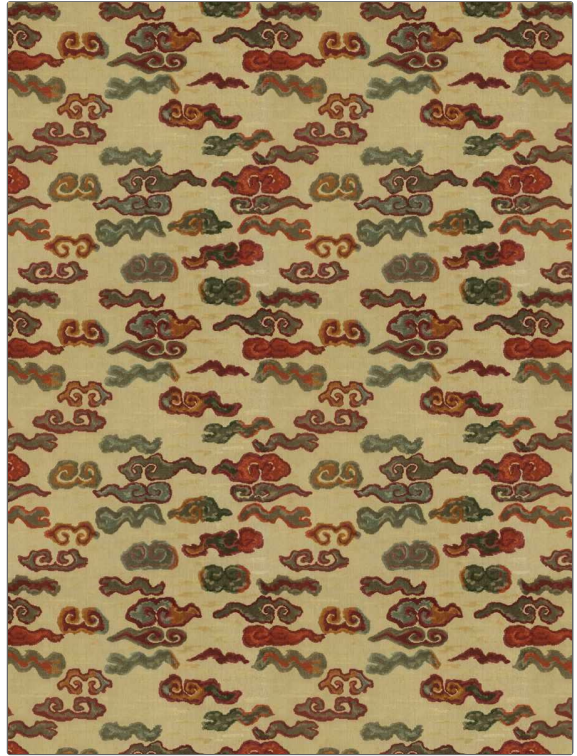

Product Details

PATTERN New Nuvole Soavi
COLOR Caolino

BRAND

Clarence House

APPLICATION

Fabric

USES

Upholstery

CATEGORIES

Velvet / Grospoint

COLORS

Beige

DESIGN TYPES

Asian, Novelty, Stripes

SCALE

Medium

DIRECTION SHOWN

Up the Bolt

WIDTH

50.00 in (127.00 cm)

VERTICAL REPEAT

28.00 in (71.12 cm)

HORIZONTAL REPEAT

25.00 in (63.50 cm)

CONTENT

Base: 59% Linen, 31% Cotton, 10% Polyester, Pile: 71% Linen, 29% Cotton

BACKING

DOUBLE RUBS

Exceeds 30,000 Double Rubs (Wyzenbeek Method)

PRODUCT NUMBER

1892101

COUNTRY