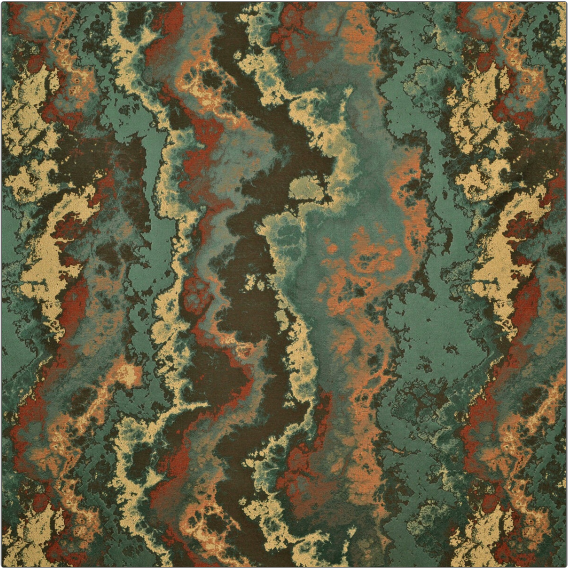

Product Details

PATTERN **Galaxy**
COLOR **Midnight**

BRAND	APPLICATION
Clarence House	Fabric
USES	CATEGORIES
Drapery, Multipurpose, Upholstery	Wovens
COLORS	DESIGN TYPES
Blue	Contemporary / Modern, Abstract
SCALE	RAILROADED
Large	Not Railroaded

WIDTH	VERTICAL REPEAT	HORIZONTAL REPEAT	CONTENT
54.00 in (137.16 cm)	26.50 in (67.31 cm)	27.00 in (68.58 cm)	41% Viscose, 40% Cotton, 19% Silk
BACKING	PRODUCT NUMBER	COUNTRY	
	1892304	Italy	

ADDITIONAL PRODUCT NOTES
Dry Clean Only, Refer To Image Under Sample