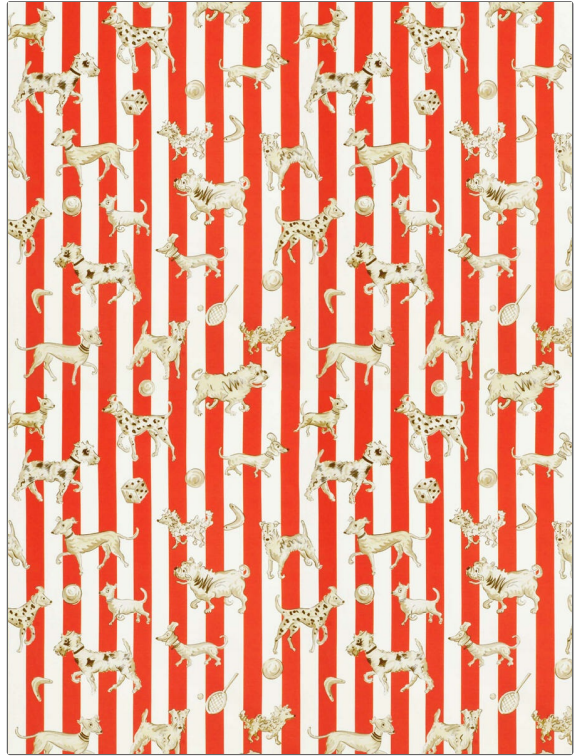

# Product Details

**PATTERN** Tour De Chiens  
**COLOR** Cherry

**BRAND**

Clarence House

**APPLICATION**

Fabric

**USES**

Bedding, Drapery,  
Multipurpose, Upholstery

**CATEGORIES**

Prints, Linen

**BOOK**

Clarence House Fall 2019

**COLORS**

Red

**DESIGN TYPES**

Animal, Novelty, Stripes

**SCALE**

Medium

**DIRECTION SHOWN**

Up the Bolt

**WIDTH**

59.00 in (149.86 cm)

**VERTICAL REPEAT**

36.00 in (91.44 cm)

**HORIZONTAL REPEAT**

28.00 in (71.12 cm)

**CONTENT**

55% Linen, 45% Cotton

**BACKING**

**DOUBLE RUBS**

Exceeds 15,000 Double  
Rubs

**PRODUCT NUMBER**