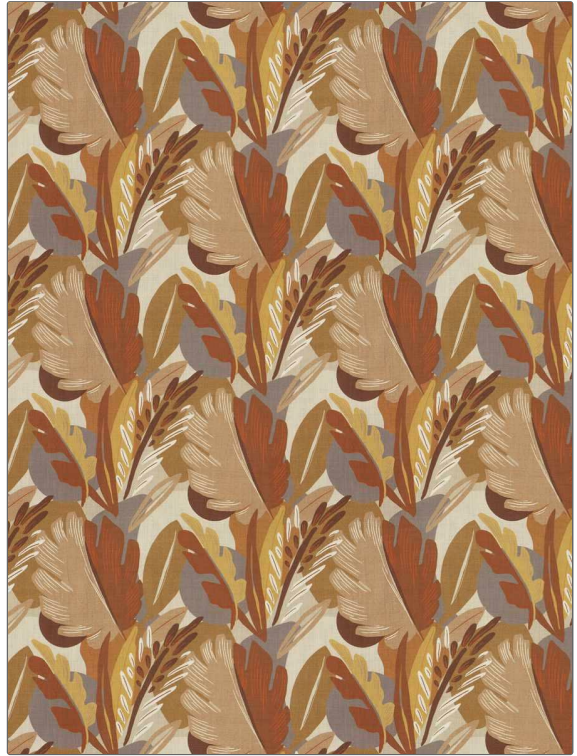

Product Details

PATTERN Dalvey Leaf
COLOR Sunstone

BRAND

Clarence House

APPLICATION

Fabric

USES

**Bedding, Drapery,
Multipurpose, Upholstery**

CATEGORIES

Prints, Linen

BOOK

Arts & Crafts

COLORS

Gold, Orange / Spice

DESIGN TYPES

Leaves, Tropical / Botanical

SCALE

Large

DIRECTION SHOWN

Up the Bolt

WIDTH

59.00 in (149.86 cm)

VERTICAL REPEAT

23.00 in (58.42 cm)