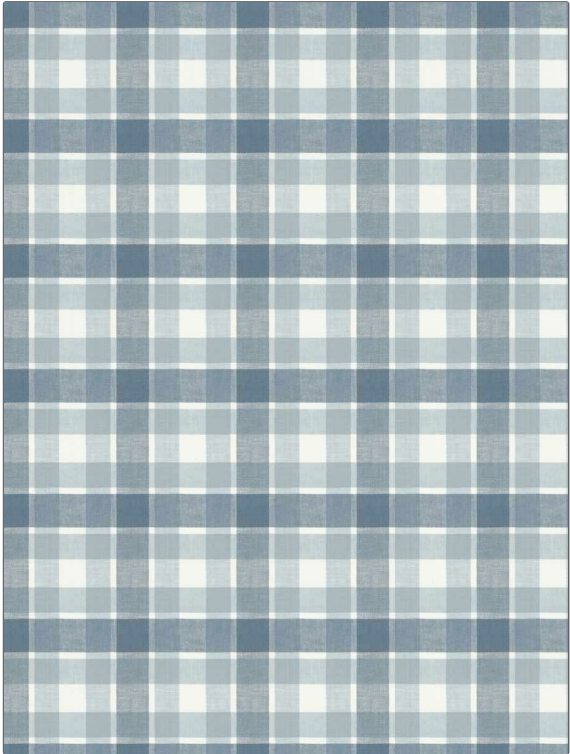

Product Details

PATTERN **Isle Cotton Check**  
COLOR **Delft**

BRAND	APPLICATION
Clarence House	Fabric
USES	CATEGORIES
Bedding, Drapery, Multipurpose	Wovens
BOOK	COLORS
Arts & Crafts	Light Blue
DESIGN TYPES	RAILROADED
Check / Plaid	Not Railroaded

WIDTH	VERTICAL REPEAT	HORIZONTAL REPEAT	CONTENT
58.00 in (147.32 cm)	5.75 in (14.60 cm)	5.75 in (14.60 cm)	100% Cotton
BACKING	PRODUCT NUMBER	DATE BOOKED	COUNTRY
	1917102	02/2024	India
CLEANING CODES			
S			