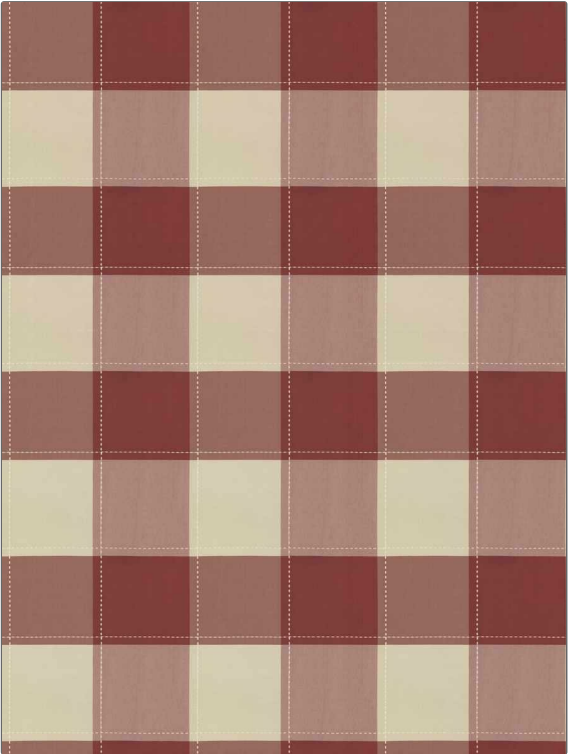

Product Details

PATTERN Crane Silk Check
COLOR Red

BRAND Clarence House	APPLICATION Fabric
USES Bedding, Drapery, Multipurpose	CATEGORIES Silk, Wovens
BOOK Arts & Crafts	COLORS Green
DESIGN TYPES Check / Plaid	SCALE Medium
RAILOADED Not Railroaded	

WIDTH 55.00 in (139.70 cm)	VERTICAL REPEAT 9.00 in (22.86 cm)	HORIZONTAL REPEAT 9.00 in (22.86 cm)	CONTENT 100% Silk
BACKING	PRODUCT NUMBER 1917605	DATE BOOKED 02/2024	COUNTRY India
CLEANING CODES S			