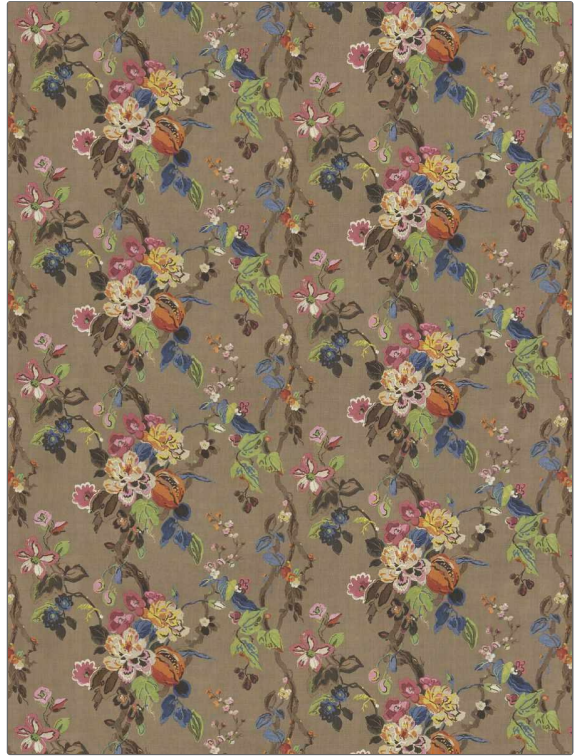

Product Details

PATTERN Dorvel Bouquet
COLOR Mocha Multi

BRAND

Clarence House

APPLICATION

Fabric

USES

**Bedding, Drapery,
Multipurpose, Upholstery**

CATEGORIES

Prints, Linen

BOOK

Arts & Crafts

COLORS

Brown, Pink

DESIGN TYPES

Floral

SCALE

Large

RAILROADED

Not Railroaded

WIDTH

53.00 in (134.62 cm)

VERTICAL REPEAT

17.10 in (43.43 cm)

HORIZONTAL REPEAT

26.50 in (67.31 cm)

CONTENT

100% Linen

BACKING

DOUBLE RUBS

**Exceeds 16,000 Double
Rubs**

PRODUCT NUMBER

1958006

DATE BOOKED

02/2024

COUNTRY

USA

CLEANING CODES

S

ADDITIONAL PRODUCT NOTES

Passes 16,000 Martindale Tst, Exclusive Pattern