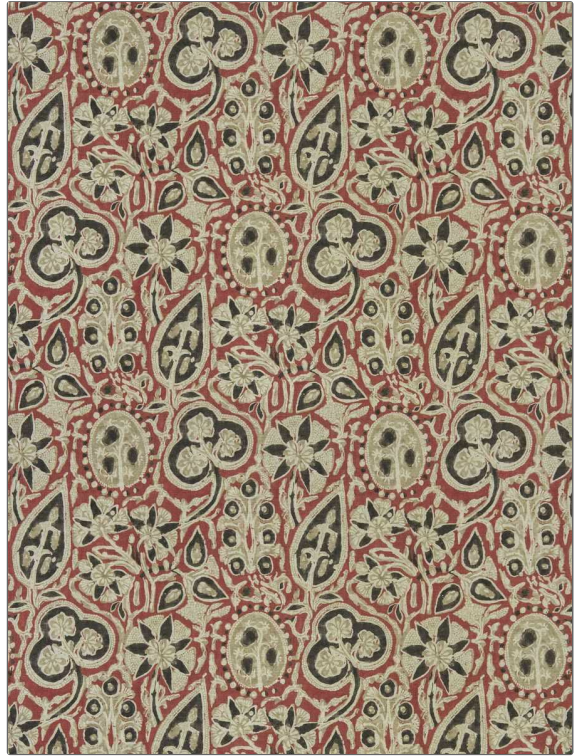

Product Details

PATTERN Batik Floral Sisal
COLOR Tomato

BRAND

Clarence House

APPLICATION

Wallcovering

CATEGORIES

Grasscloths, ASTM-E84,
Wallpaper, En 15102,
Prints

BOOK

Arts & Crafts

COLORS

Brown, Red

DESIGN TYPES

Floral

SCALE

Large

WIDTH

34.00 in (86.36 cm)

VERTICAL REPEAT

34.00 in (86.36 cm)

HORIZONTAL REPEAT

24.30 in (61.72 cm)

CONTENT

85% Sisal, 15% Cotton