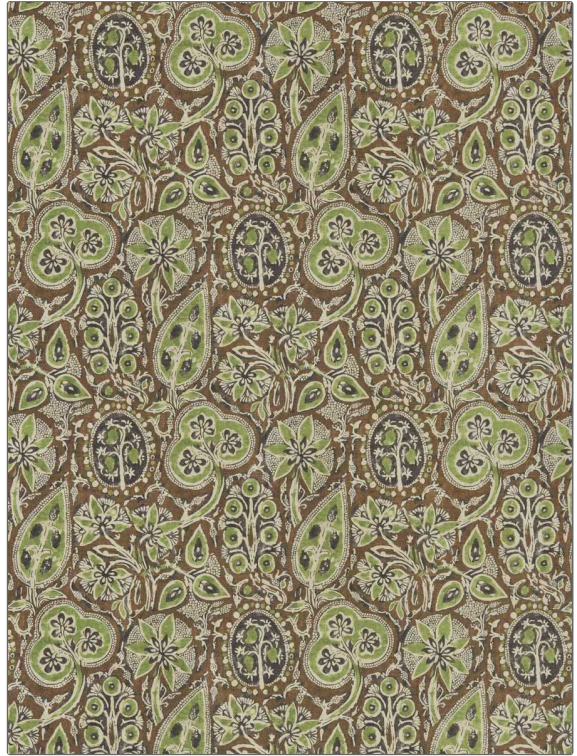

## Product Details

**PATTERN** Batik Floral Sisal  
**COLOR** Leaf

**BRAND**

Clarence House

**APPLICATION**

Wallcovering

**CATEGORIES**

Grasscloths, ASTM-E84,  
Wallpaper, En 15102,  
Prints

**BOOK**

Arts & Crafts

**COLORS**

Brown, Green

**DESIGN TYPES**

Floral

**SCALE**

Large

**WIDTH**

34.00 in (86.36 cm)

**VERTICAL REPEAT**

34.00 in (86.36 cm)

**HORIZONTAL REPEAT**

24.30 in (61.72 cm)

**CONTENT**

85% Sisal, 15% Cotton