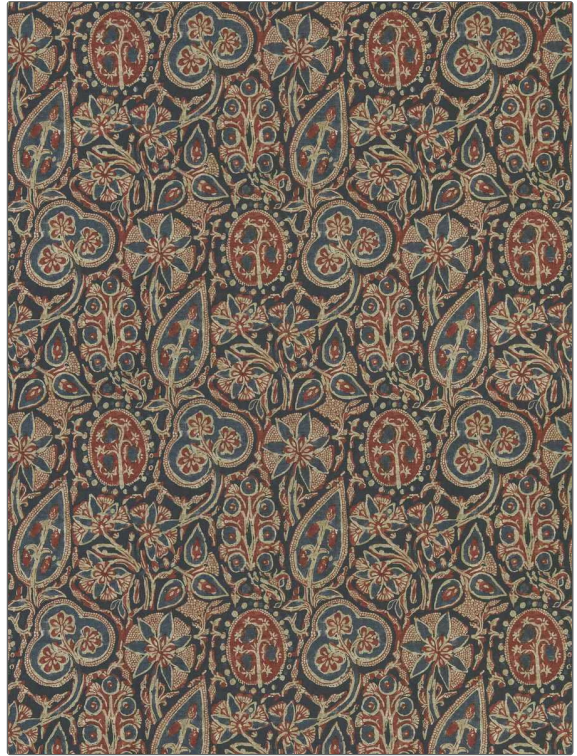

## Product Details

**PATTERN** Batik Floral Sisal  
**COLOR** Document Blue

**BRAND**

Clarence House

**APPLICATION**

Wallcovering

**CATEGORIES**

Grasscloths, ASTM-E84,  
Wallpaper, En 15102,  
Prints

**BOOK**

Arts & Crafts

**COLORS**

Blue, Red

**DESIGN TYPES**

Floral

**SCALE**

Large

**WIDTH**

34.00 in (86.36 cm)

**VERTICAL REPEAT**

34.00 in (86.36 cm)

**HORIZONTAL REPEAT**

24.30 in (61.72 cm)

**CONTENT**

85% Sisal, 15% Cotton