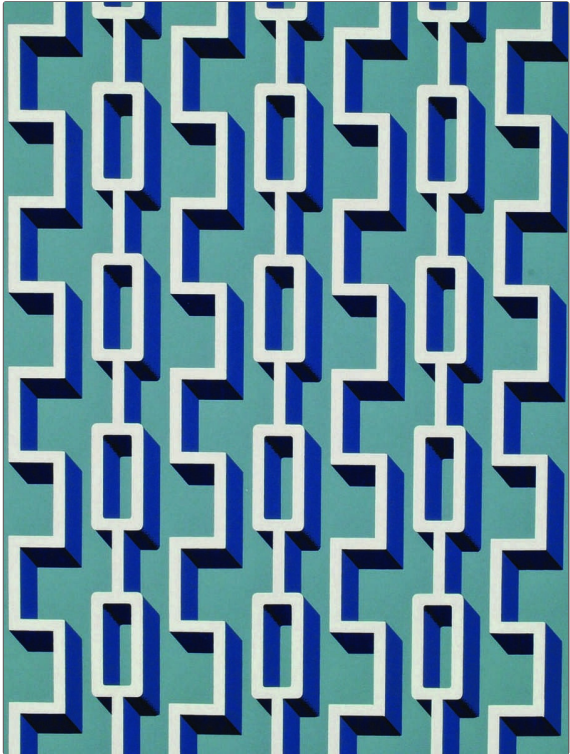

Product Details

PATTERN Noto Wallpaper
COLOR Aegean

BRAND Clarence House
APPLICATION Wallcovering

CATEGORIES Wallpaper, Handprint
BOOK Clarence House Fall 2019

COLORS Aqua / Teal
DESIGN TYPES Geometric / Abstract, Contemporary / Modern

SCALE Medium

WIDTH	VERTICAL REPEAT	HORIZONTAL REPEAT	BACKING
27.00 in (68.58 cm)	4.75 in (12.06 cm)	4.50 in (11.43 cm)	
PRODUCT NUMBER	DATE BOOKED	COUNTRY	
2015001	08/2019	USA	

ADDITIONAL PRODUCT NOTES
 Hand Printed, Straight / Side Match, Handle With Care. See Website, For Cleaning Information., Refer To Image Under Sample