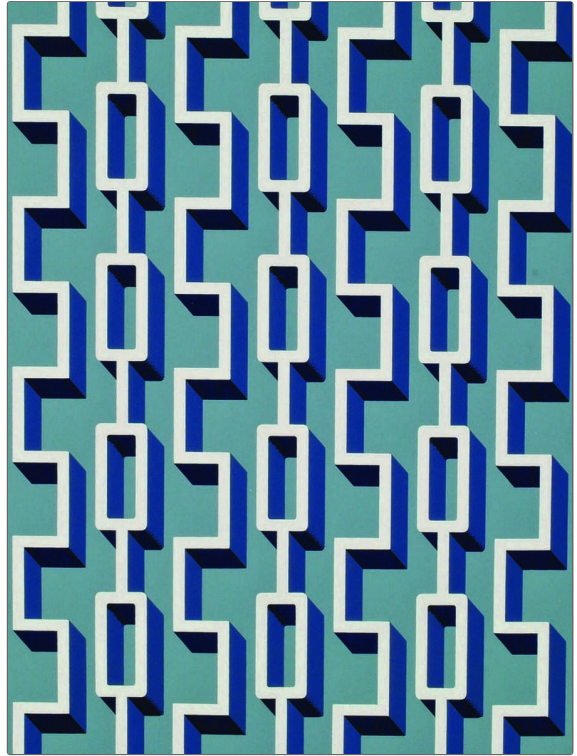

Product Details

PATTERN Noto Wallpaper
COLOR Aegean

BRAND

Clarence House

APPLICATION

Wallcovering

CATEGORIES

Wallpaper, Handprint

BOOK

Clarence House Fall 2019

COLORS

Aqua / Teal

DESIGN TYPES

Geometric / Abstract,
Contemporary / Modern

SCALE

Medium

WIDTH

27.00 in (68.58 cm)

VERTICAL REPEAT

4.75 in (12.06 cm)

HORIZONTAL REPEAT

4.50 in (11.43 cm)

BACKING

PRODUCT NUMBER