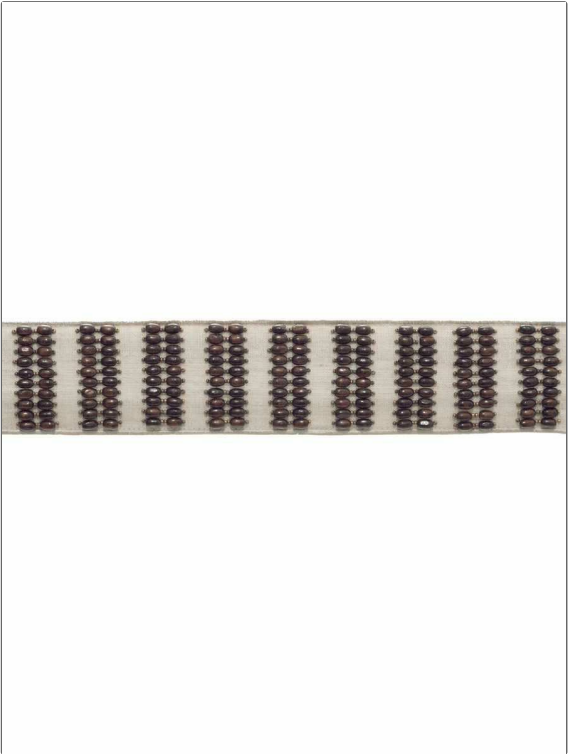

Product Details

PATTERN **Jabari**  
COLOR **Walnut**

BRAND **Clarence House** APPLICATION **Trimming**

CATEGORIES **Beaded, Braids / Borders / Tape** BOOK **Africa**

COLORS **Brown**

WIDTH	VERTICAL REPEAT	HORIZONTAL REPEAT	CONTENT
<b>2.50 in (6.35 cm)</b>	<b>0.00 in (0.00 cm)</b>	<b>1.25 in (3.18 cm)</b>	<b>80% Linen, 20% Acrylic Beads</b>
PRODUCT NUMBER	DATE BOOKED	COUNTRY	
<b>2399001</b>	<b>02/2025</b>	<b>India</b>	

ADDITIONAL PRODUCT NOTES  
**Exclusive Pattern, Border / Braid / Tape, Width: 2.50 In**