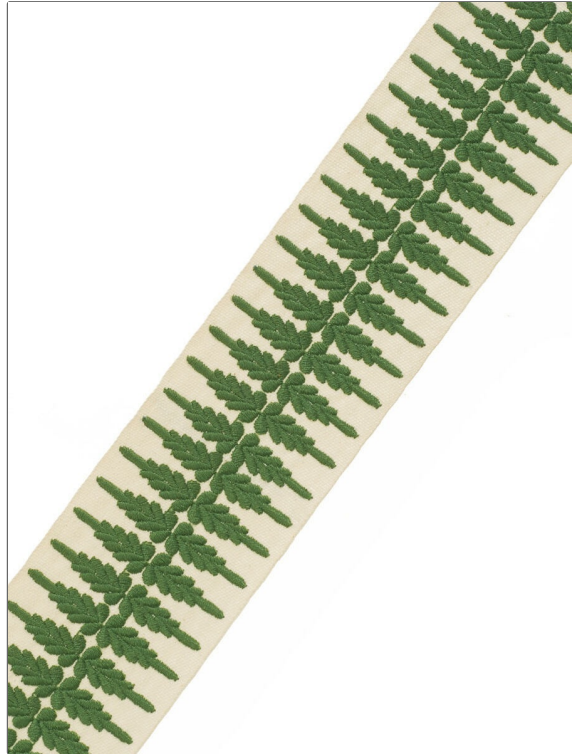

Product Details

PATTERN	Helecho
COLOR	Fern

BRAND

Clarence House

APPLICATION

Trimming

USES

Bedding, Window, Accessories, Furniture

CATEGORIES

Braids / Borders / Tape

COLLECTION

Michelle Nussbaumer Collection

COLORS

Green

DESIGN TYPES

Embroidery, Asian / Chinoiserie, Leaves

WIDTH	VERTICAL REPEAT	HORIZONTAL REPEAT	CONTENT
3.00 in (7.62 cm)	0.00 in (0.00 cm)	0.00 in (0.00 cm)	Embroidery: 100% Polyester, Base: 100% Cotton
PRODUCT NUMBER	COUNTRY		
2556103	India		

ADDITIONAL PRODUCT NOTES

Exclusive Pattern, Border / Braid / Tape, Embroidered Textiles Are Not, Guaranteed For Precise Color, Matching And Colorfastness., Color Placement Of Embroidery, May Vary. All Measurements, Quoted For Repeats Are, Approximate., Width: 3.00 In