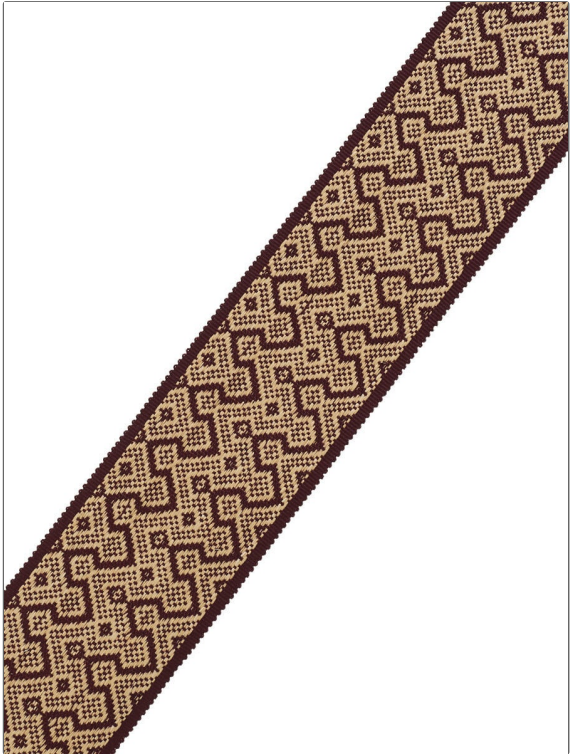

Product Details

PATTERN **Rapha**
COLOR **Mulberry**

BRAND **Clarence House**
APPLICATION **Trimming**

USES **Bedding, Window, Accessories, Furniture**
CATEGORIES **Braids / Borders / Tape**

COLLECTION **Michelle Nussbaumer Collection**
COLORS **Burgundy**

DESIGN TYPES **Geometric, Global / Ethnic, Novelty**

WIDTH	VERTICAL REPEAT	HORIZONTAL REPEAT	CONTENT
2.50 in (6.35 cm)	0.00 in (0.00 cm)	0.00 in (0.00 cm)	54% Fibranne, 46% Raffia
PRODUCT NUMBER	COUNTRY		
2578503	China		

ADDITIONAL PRODUCT NOTES
Exclusive Pattern, Border / Braid / Tape, Width: 2.50 In