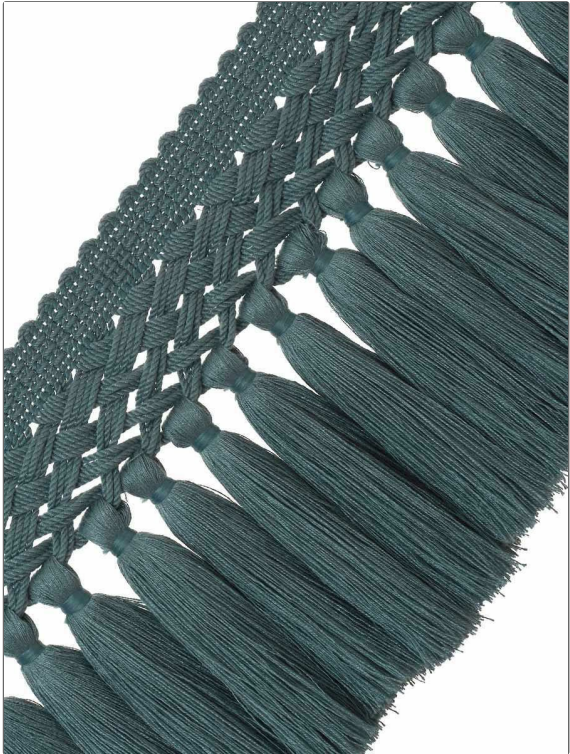

Product Details

PATTERN **Adorno**
COLOR **Bluebird**

BRAND **Clarence House**
APPLICATION **Trimming**

USES **Accessories, Furniture**
CATEGORIES **Bullion / Furniture Fringe**

COLLECTION **Michelle Nussbaumer Collection**
COLORS **Blue, Light Blue**

DESIGN TYPES **Lattice, Historic Reproduction**

VERTICAL REPEAT	HORIZONTAL REPEAT	CONTENT	PRODUCT NUMBER
0.00 in (0.00 cm)	0.00 in (0.00 cm)	62% Viscose, 36% Linen, 2% Polyester	2653002
COUNTRY			
China			

ADDITIONAL PRODUCT NOTES
Exclusive Pattern, Furniture Fringe, Total Length: 8.00 In