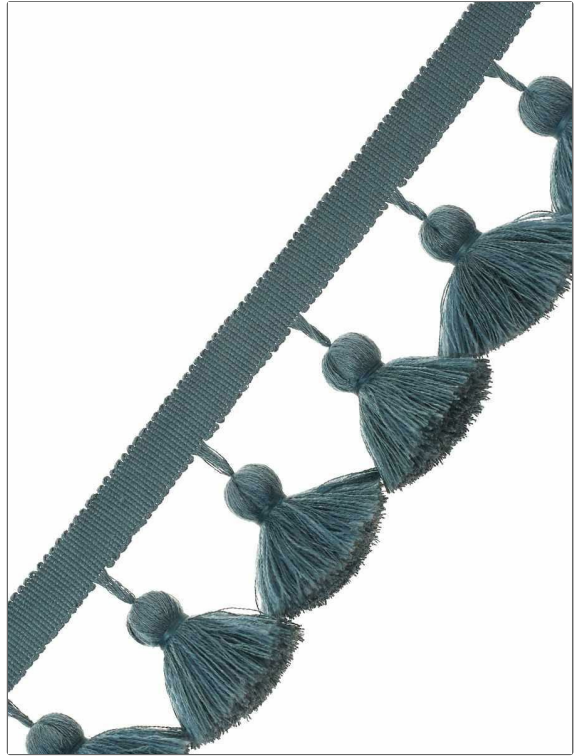

## Product Details

**PATTERN** Sidi Masmoudi  
**COLOR** Bluebird

**BRAND**

Clarence House

**APPLICATION**

Trimming

**USES**

Bedding, Window,  
Accessories

**CATEGORIES**

Tassel / Onion / Ball Fringe

**COLLECTION**

Michelle Nussbaumer  
Collection

**COLORS**

Blue, Light Blue

**DESIGN TYPES**

Contemporary, Juvenile,  
Modern

**VERTICAL REPEAT**

0.00 in (0.00 cm)

**HORIZONTAL REPEAT**

0.00 in (0.00 cm)

**CONTENT**

67% Linen 30% Wool 2%  
Polyester 1% Viscose

**PRODUCT NUMBER**

2654902

**COUNTRY**

China

**ADDITIONAL PRODUCT NOTES**

Exclusive Pattern, Tassel Fringe, Header Width: 0.075 In, Total Length: 3.50 In