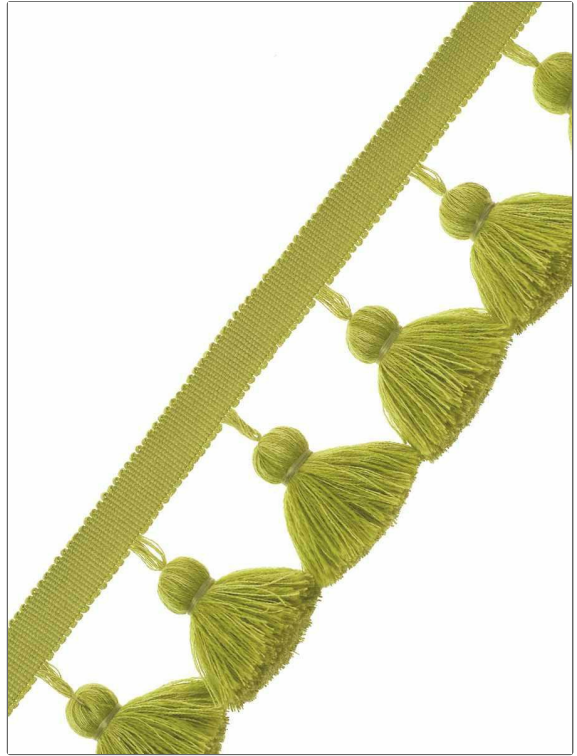

## Product Details

**PATTERN** Sidi Masmoudi  
**COLOR** Chartreuse

**BRAND**

Clarence House

**APPLICATION**

Trimming

**USES**

Bedding, Window,  
Accessories

**CATEGORIES**

Tassel / Onion / Ball Fringe

**COLLECTION**

Michelle Nussbaumer  
Collection

**COLORS**

Light Green

**DESIGN TYPES**

Contemporary, Juvenile,  
Modern

**VERTICAL REPEAT**

0.00 in (0.00 cm)

**HORIZONTAL REPEAT**

0.00 in (0.00 cm)

**CONTENT**

67% Linen 30% Wool 2%  
Polyester 1% Viscose

**PRODUCT NUMBER**

2654905

**COUNTRY**

China

**ADDITIONAL PRODUCT NOTES**

Exclusive Pattern, Tassel Fringe, Header Width: 0.075 In, Total Length: 3.50 In