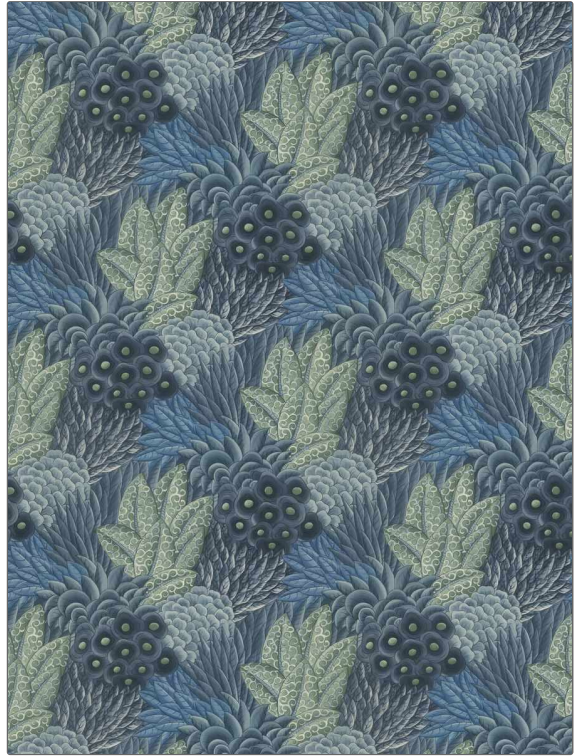

Product Details

PATTERN Kinabalu
COLOR Blues

BRAND

Clarence House

APPLICATION

Fabric

USES

**Bedding, Drapery,
Multipurpose**

CATEGORIES

Prints, Linen

BOOK

**Clarence House Spring
2021**

COLORS

Blue, Green

DESIGN TYPES

Leaves, Tropical / Botanical

SCALE

Large

RAILROADED

Not Railroaded

WIDTH

55.00 in (139.70 cm)

VERTICAL REPEAT

26.80 in (68.07 cm)

HORIZONTAL REPEAT

27.50 in (69.85 cm)

CONTENT

100% Linen

BACKING

FIRE CODES

UFAC Class I / NFPA 260

PRODUCT NUMBER

4126802

DATE BOOKED

02/2021

COUNTRY

Italy

CLEANING CODES

S

ADDITIONAL PRODUCT NOTES

Ca Tb 117-2013, Exclusive Pattern, Refer To Image Under Sample