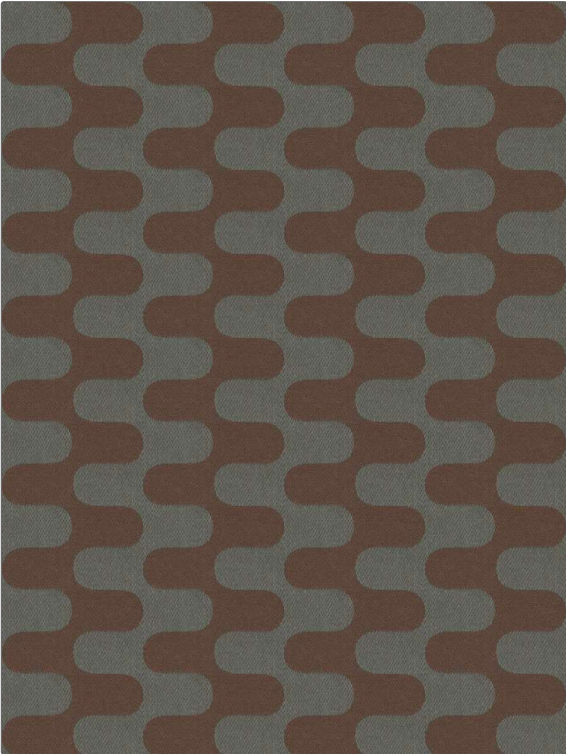

Product Details

PATTERN ODL Songhai
COLOR Gray & Copper

BRAND	APPLICATION
Clarence House	Fabric
USES	CATEGORIES
Upholstery	Outdoor, Wovens, Linen
BOOK	COLORS
Indoor / Outdoor Fabrics	Grey, Brown
DESIGN TYPES	SCALE
Contemporary / Modern	Medium
DIRECTION SHOWN	
Up the Bolt	

WIDTH	FINISH	VERTICAL REPEAT	HORIZONTAL REPEAT
55.00 in (139.70 cm)	Water & Stain Repellant	4.00 in (10.16 cm)	6.75 in (17.14 cm)
CONTENT	BACKING	DOUBLE RUBS	PRODUCT NUMBER
100% Linen		Exceeds 15,000 Double Rubs	5592804
DATE BOOKED	COUNTRY	CLEANING CODES	
08/2021	France	WASHABLE	