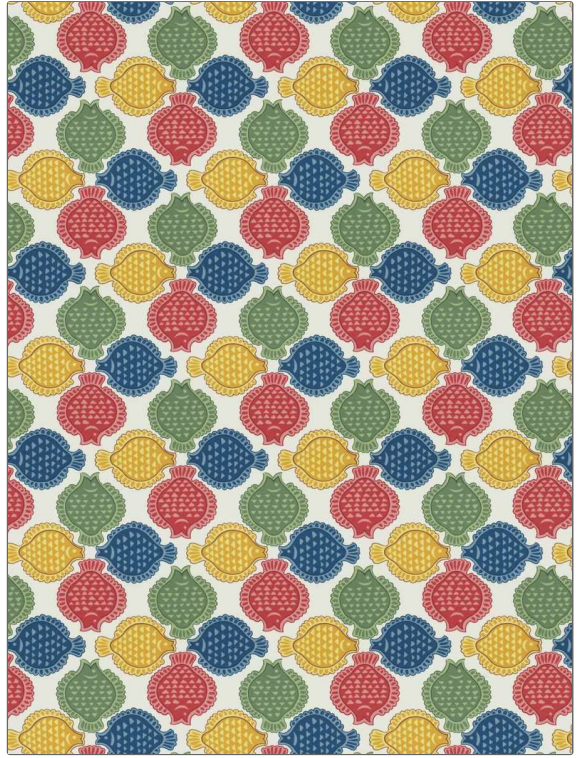

# Product Details

<b>PATTERN</b>	<b>OD Armand</b>
<b>COLOR</b>	<b>Multi</b>
<b>BRAND</b>	<b>APPLICATION</b>
<b>Clarence House</b>	<b>Fabric</b>
<b>USES</b>	<b>CATEGORIES</b>
<b>Multipurpose, Upholstery</b>	<b>Outdoor, Prints</b>
<b>BOOK</b>	<b>COLORS</b>
<b>Indoor / Outdoor Fabrics</b>	<b>Multi-Color</b>
<b>DESIGN TYPES</b>	<b>SCALE</b>
<b>Animal, Novelty</b>	<b>Medium</b>
<b>DIRECTION SHOWN</b>	
<b>Up the Bolt</b>	

<b>WIDTH</b>	<b>FINISH</b>	<b>VERTICAL REPEAT</b>	<b>HORIZONTAL REPEAT</b>
<b>54.00 in (137.16 cm)</b>	<b>Teflon® Finish</b>	<b>9.00 in (22.86 cm)</b>	<b>8.75 in (22.22 cm)</b>
<b>CONTENT</b>	<b>BACKING</b>	<b>DOUBLE RUBS</b>	<b>PRODUCT NUMBER</b>
<b>100% Solution Dyed Polyester</b>		<b>Exceeds 50,000 Double Rubs</b>	<b>5595103</b>
<b>DATE BOOKED</b>	<b>COUNTRY</b>	<b>CLEANING CODES</b>	
<b>08/2021</b>	<b>Italy</b>	<b>BLEACH CLEANABLE</b>	