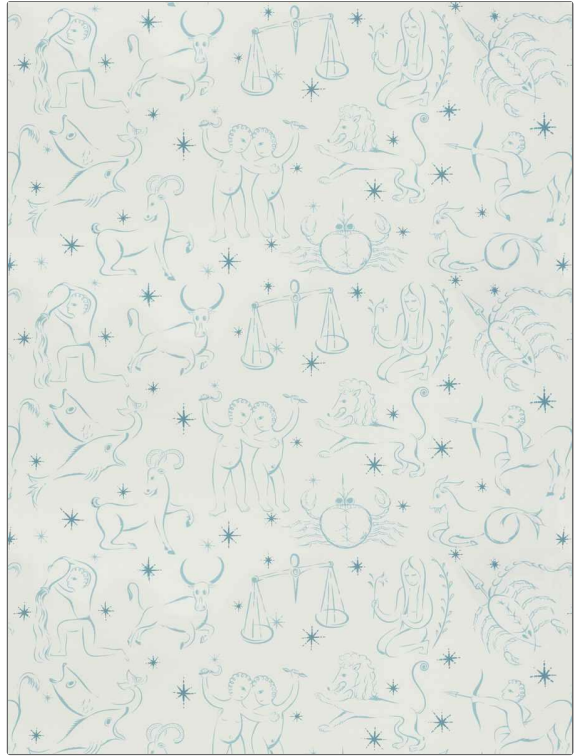

Product Details

PATTERN OD Le Bastion
COLOR Water

BRAND

Clarence House

APPLICATION

Fabric

USES

**Drapery, Multipurpose,
Upholstery**

CATEGORIES

Outdoor, Prints

BOOK

Indoor / Outdoor Fabrics

COLORS

Aqua / Teal

DESIGN TYPES

Novelty

SCALE

Large

DIRECTION SHOWN

Up the Bolt

WIDTH

53.00 in (134.62 cm)

FINISH

Teflon® Finish

VERTICAL REPEAT

26.70 in (67.82 cm)

HORIZONTAL REPEAT

53.00 in (134.62 cm)

CONTENT

**100% Solution Dyed
Polyester**

BACKING

DOUBLE RUBS