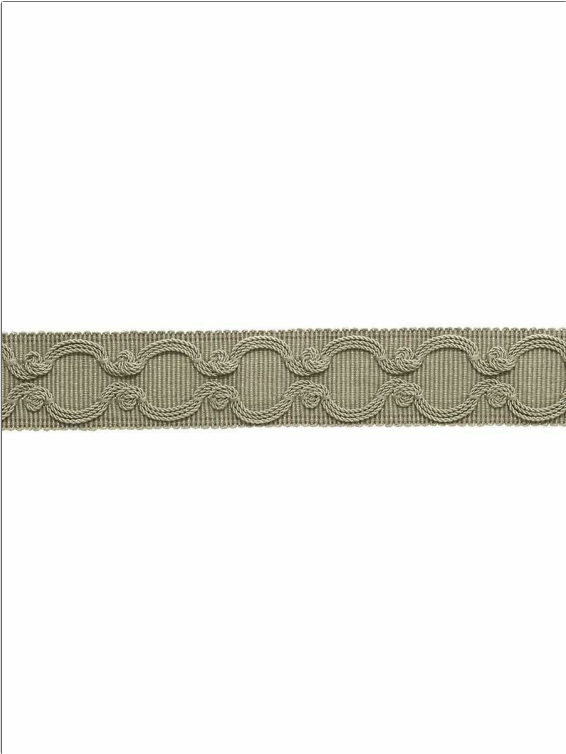

Product Details

PATTERN **Monceau Metallique**
COLOR **Pewter**

BRAND **Clarence House** APPLICATION **Trimming**

CATEGORIES **Braids / Borders / Tape** BOOK **60th Anniversary Silk Trimmings**

COLORS **Grey, Metallic** DESIGN TYPES **Ogee**

WIDTH	VERTICAL REPEAT	HORIZONTAL REPEAT	CONTENT
2.12 in (5.40 cm)	0.00 in (0.00 cm)	0.00 in (0.00 cm)	46% Linen, 25% Metallic, 18% Cotton, 11% Silk
PRODUCT NUMBER	DATE BOOKED	COUNTRY	
5895703	07/2021	China	

ADDITIONAL PRODUCT NOTES
Exclusive Pattern, Border / Braid / Tape, Width: 2.125 In