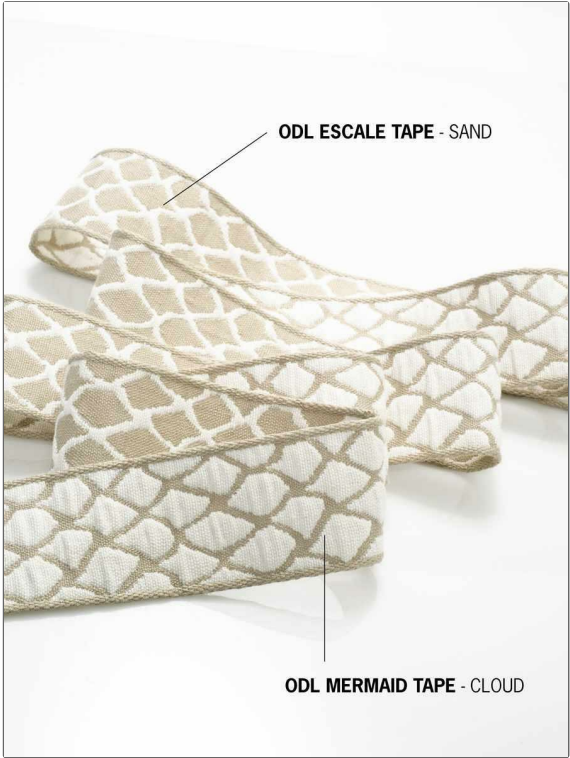

# Product Details

**PATTERN** ODL Escale Tape  
**COLOR** Sand

**BRAND** Clarence House  
**APPLICATION** Trimming

**USES** Bedding, Window, Accessories, Furniture  
**CATEGORIES** Braids / Borders / Tape

**BOOK** Indoor / Outdoor Trimmings  
**COLORS** Taupe / Tan, White

**DESIGN TYPES** Animal, Novelty, Animal Skins, Diamond

WIDTH	VERTICAL REPEAT	HORIZONTAL REPEAT	CONTENT
2.38 in (6.03 cm)	4.00 in (10.16 cm)	0.00 in (0.00 cm)	100% Linen
PRODUCT NUMBER	DATE BOOKED	COUNTRY	
6234105	07/2021	France	

**ADDITIONAL PRODUCT NOTES**  
 Indoor / Covered Outdoor, Reversible, Exclusive Pattern, Border / Braid / Tape, Width: 2.375 In