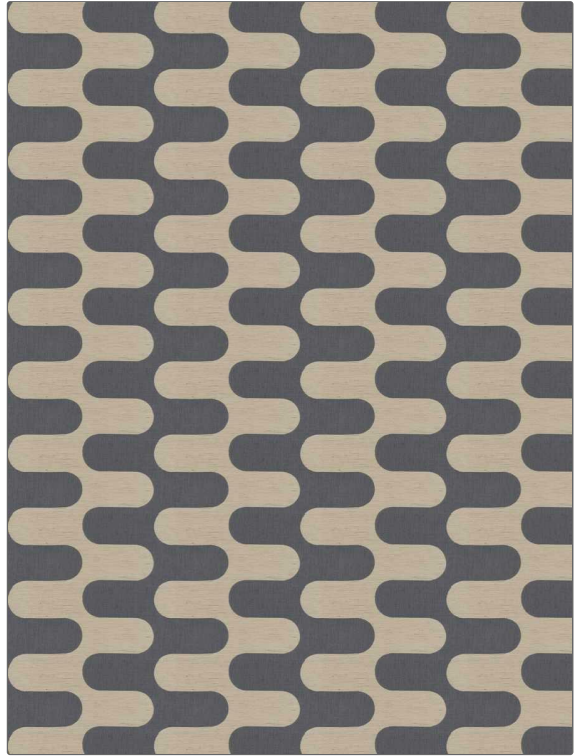

# Product Details

**PATTERN** Songhai  
**COLOR** Cielo

**BRAND**

**Clarence House**

**APPLICATION**

**Fabric**

**USES**

**Bedding, Drapery,  
Multipurpose, Upholstery**

**CATEGORIES**

**Wovens**

**BOOK**

**20th Century Spring 2022**

**COLORS**

**Blue, Beige**

**DESIGN TYPES**

**Geometric**

**SCALE**

**Medium**

**RAILROADED**

**Not Railroaded**

**WIDTH**

**54.00 in (137.16 cm)**

**VERTICAL REPEAT**

**3.50 in (8.89 cm)**

**HORIZONTAL REPEAT**

**7.00 in (17.78 cm)**

**CONTENT**

**41% Linen, 39% Viscose,  
20% Silk**

**BACKING**

**PRODUCT NUMBER**

**6249502**

**DATE BOOKED**