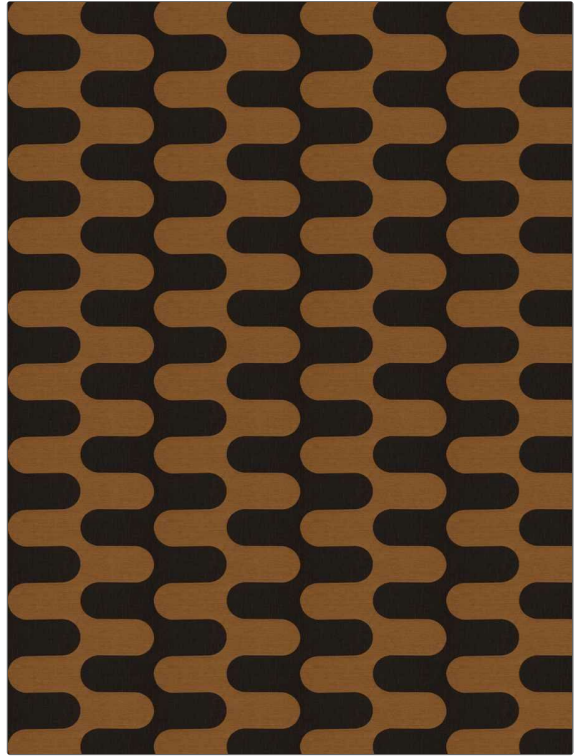

## Product Details

**PATTERN** Songhai  
**COLOR** Black

**BRAND**

Clarence House

**APPLICATION**

Fabric

**USES**

Bedding, Drapery,  
Multipurpose, Upholstery

**CATEGORIES**

Wovens

**BOOK**

20th Century Spring 2022

**COLORS**

Black, Orange / Spice

**DESIGN TYPES**

Geometric

**SCALE**

Medium

**DIRECTION SHOWN**

Up the Bolt

**WIDTH**

54.00 in (137.16 cm)

**VERTICAL REPEAT**

3.50 in (8.89 cm)

**HORIZONTAL REPEAT**

7.00 in (17.78 cm)

**CONTENT**

41% Linen, 39% Viscose,  
20% Silk

**BACKING**

**PRODUCT NUMBER**

6249505

**DATE BOOKED**