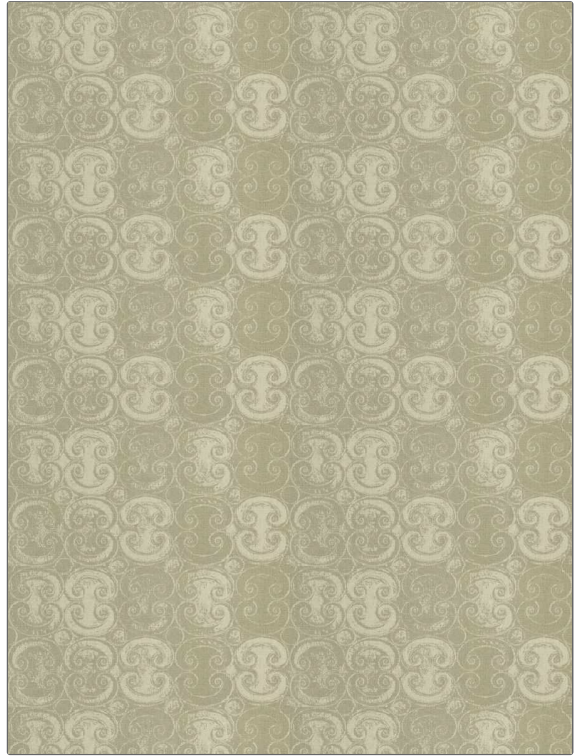

Product Details

PATTERN Bauer
COLOR Canvas

BRAND

Clarence House

APPLICATION

Fabric

USES

**Bedding, Drapery,
Multipurpose, Upholstery**

CATEGORIES

Prints, Linen

BOOK

Frank Ponterio Collection

COLORS

Grey, Linen

DESIGN TYPES

Scrollwork

RAILROADED

Not Railroaded

WIDTH

55.00 in (139.70 cm)

VERTICAL REPEAT

11.00 in (27.94 cm)

HORIZONTAL REPEAT

11.00 in (27.94 cm)