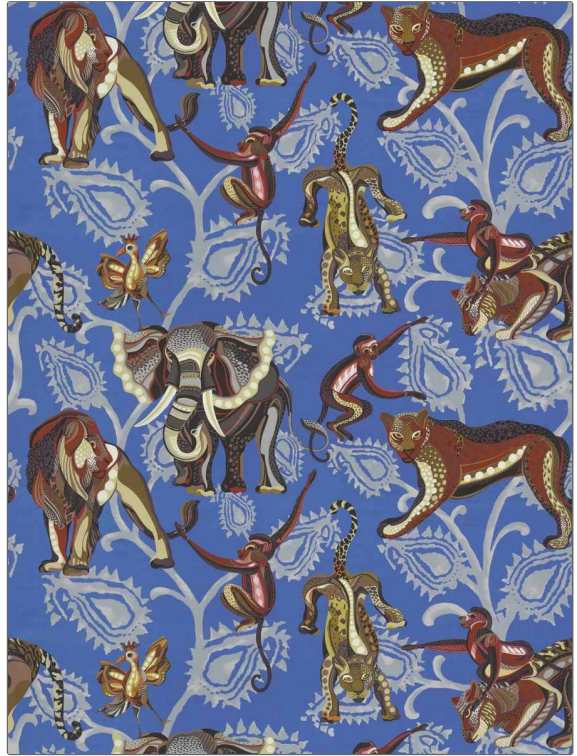

Product Details

PATTERN Dans La Jungle
COLOR Cobalt

BRAND

Clarence House

APPLICATION

Fabric

USES

Bedding, Drapery

CATEGORIES

Prints, Linen

BOOK

Les Tropicaux

COLORS

Blue, Multi-Color

DESIGN TYPES

Global / Ethnic, Novelty

SCALE

Large

DIRECTION SHOWN

Up the Bolt

WIDTH

55.00 in (139.70 cm)

VERTICAL REPEAT

39.00 in (99.06 cm)